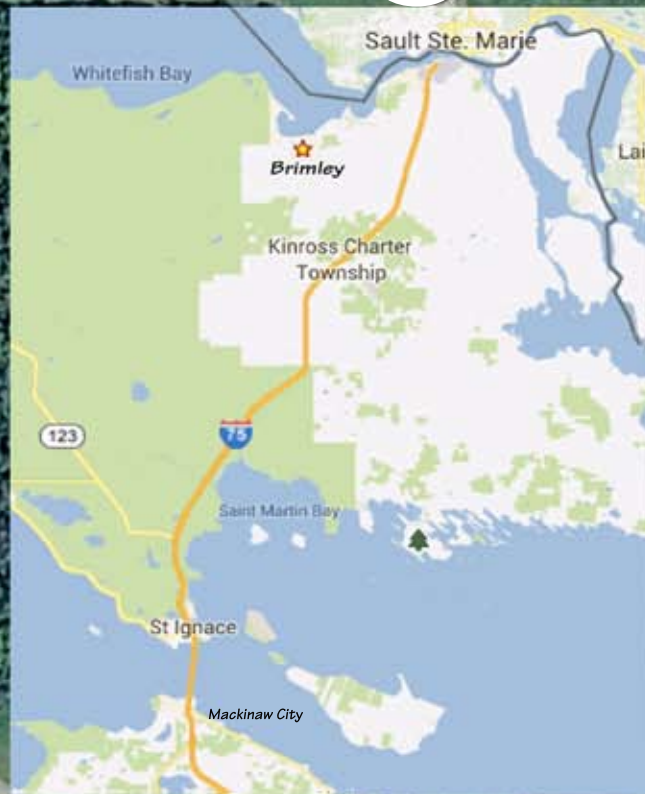

Lake Superior & Saginaw Valley  
Regions - SCCA

Please Note - Everyone entering the event site  
must sign a release and waiver form.

**Continental Testing Facility**  
**800,000 Sq Feet of Asphalt Playground (with facilities)**  
**25 Minutes from Sault St. Marie / 1 Hr. from the Bridge**  
**Casinos Nearby - Well Worth the Trip!**